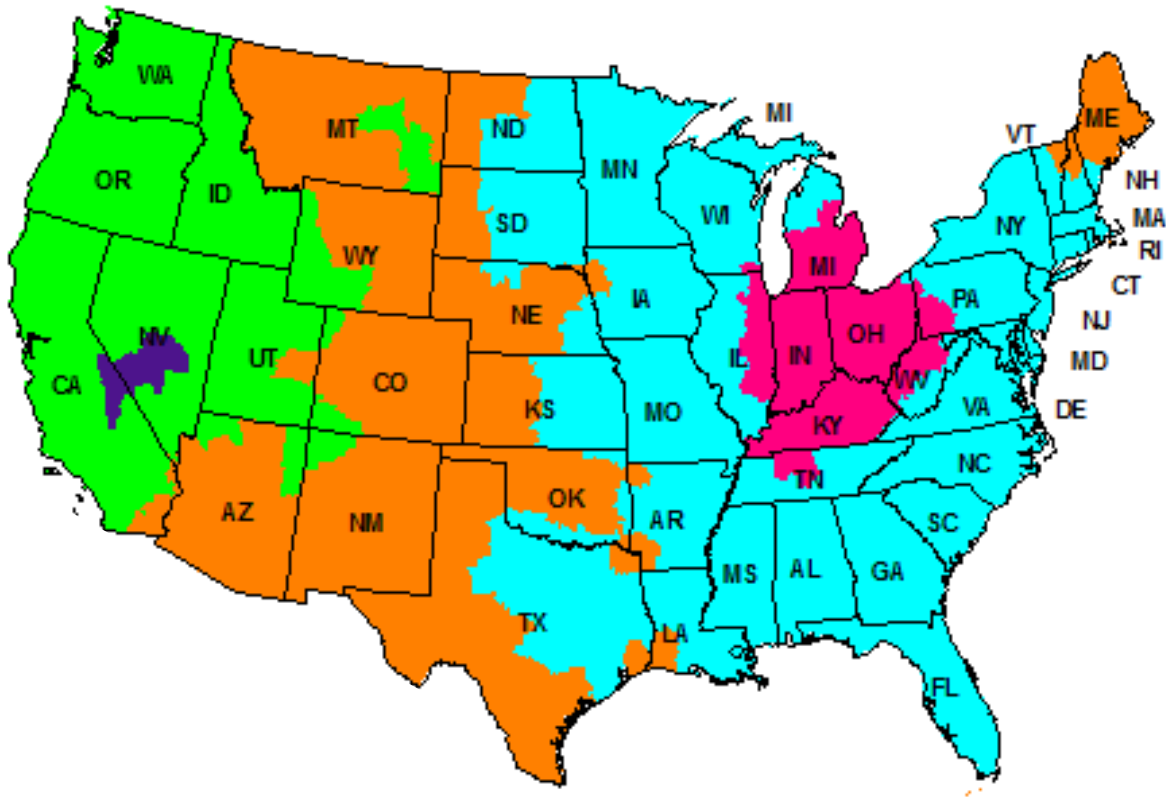

# Shipping Times via FedEx Ground

*Ship times are approximate.*

■ 1 Day ■ 2 Days ■ 3 Days ■ 4 Days ■ 5 Days

*Orders shipped from Cincinnati Warehouse on Tuesdays, Thursdays and Fridays.*