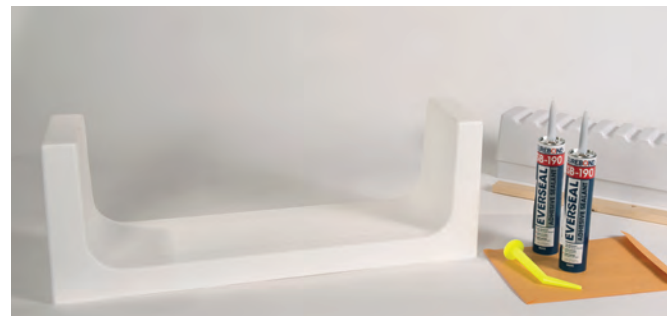

The kit for these products include:

- One STEP (Narrow, Medium, or Wide)
- One 2-Part Support Box Structure
- Template to be used for cutting the tub (not shown)
- Two cartridges of required Industrial Grade adhesive
- Angled adhesive application nozzle
- Written Instructions