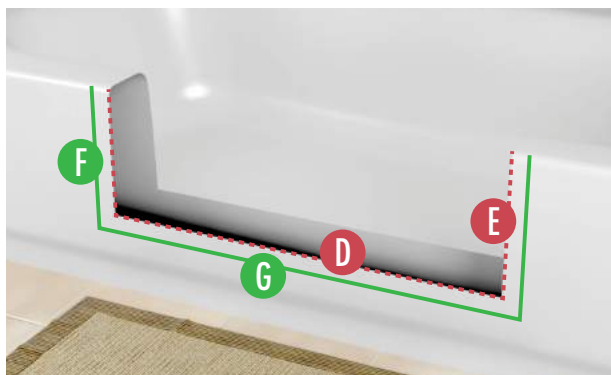

TEMPLATE (CUT LINES) AND PRODUCT OVERLAP MEASUREMENTS:

- **D** **TEMPLATE LENGTH:** 25.5 Inches
- **E** **TEMPLATE HEIGHT:** 8.5 Inches

AMOUNT PRODUCT OVERLAPS PAST CUT LINES:

- **F** **LEFT AND RIGHT SIDE OVERLAP:** 1.25 Inches
- **G** **BOTTOM OVERLAP:** 1.25 Inches