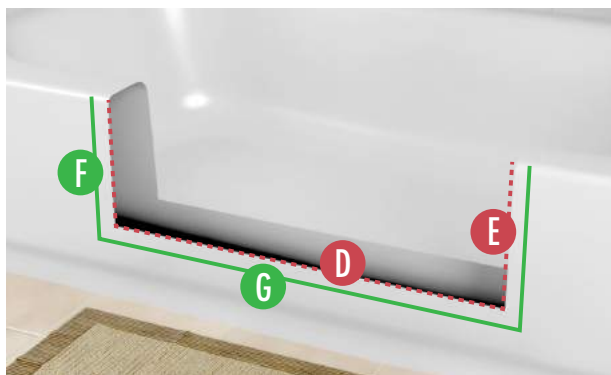

TEMPLATE (CUT LINES) AND PRODUCT OVERLAP MEASUREMENTS:

- **D** **TEMPLATE LENGTH:** 25.5 Inches
- **E** **TEMPLATE HEIGHT:** 8.5 Inches

AMOUNT PRODUCT OVERLAPS PAST CUT LINES:

- **F** **LEFT AND RIGHT SIDE OVERLAP:** 1.75 Inches
- **G** **BOTTOM OVERLAP:** 1.5 Inches