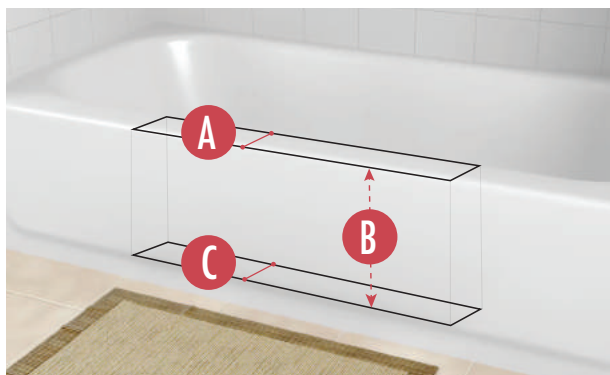

THE CLEANCUT STEP

SIZING & MEASUREMENT GUIDE FOR MEDIUM SIZE

TUB REQUIREMENTS:

- **A** **MAX* TUB-WALL WIDTH AT TOP:** 4.5 Inches
- **B** **BOTTOM WIDTH MEASURE DEPTH:** 9.75 Inches
  Distance to measure down from top of tub to establish "Max Tub-Wall Width at Bottom"
- **C** **MAX* TUB-WALL WIDTH AT BOTTOM :** 5.75 Inches
  Note: Bottom tub width is typically wider than top width.

*If your tub exceeds these MAX size measurements, this product will not work with your tub.