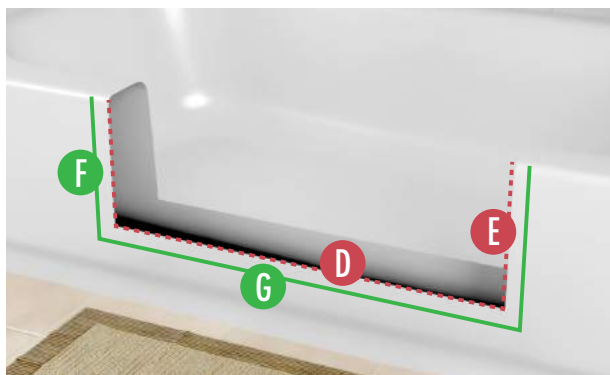

TEMPLATE (CUT LINES) AND PRODUCT OVERLAP MEASUREMENTS:

- **D** **TEMPLATE LENGTH:** 25.5 Inches
- **E** **TEMPLATE HEIGHT:** 8.5 Inches

AMOUNT PRODUCT OVERLAPS PAST CUT LINES:

- **F** **LEFT AND RIGHT SIDE OVERLAP:** 1.25 Inches
- **G** **BOTTOM OVERLAP:** 1.25 Inches