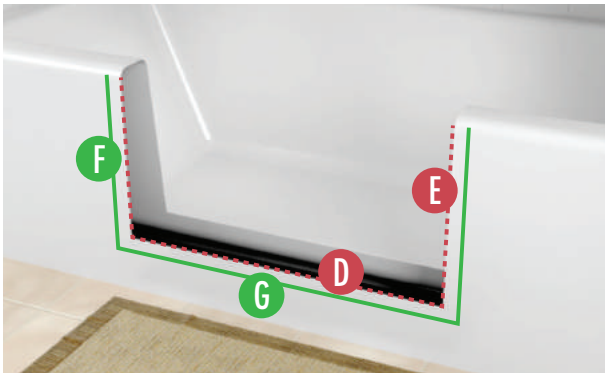

TEMPLATE (CUT LINES) AND PRODUCT OVERLAP MEASUREMENTS:

- **D** **TEMPLATE LENGTH:** 25.5 Inches
- **E** **TEMPLATE HEIGHT:** 14 Inches

AMOUNT PRODUCT OVERLAPS PAST CUT LINES:

- **F** **LEFT AND RIGHT SIDE OVERLAP:** 1.5 Inches
- **G** **BOTTOM OVERLAP:** .50 Inch