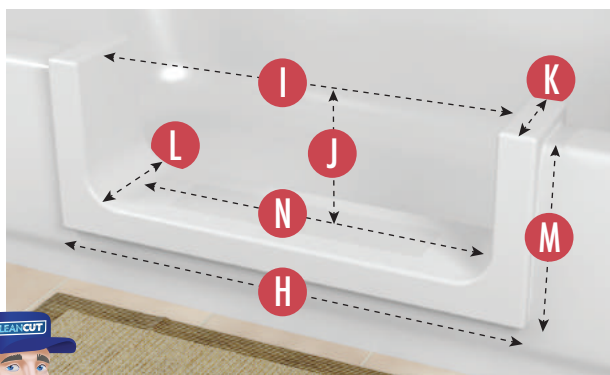

ACTUAL PRODUCT MEASUREMENTS:

- **H** **PRODUCT LENGTH:** 28 Inches
- **I** **OPENING LEFT TO RIGHT AT TOP:** 24 Inches
- **J** **PRODUCT OPENING TOP TO BOTTOM:** 8.25 Inches
- **K** **PRODUCT WIDTH AT TOP:** 5.5 Inches
- **L** **PRODUCT WIDTH AT BOTTOM:** 6.75 Inches
- **M** **PRODUCT HEIGHT:** 10.25 Inches
- **N** **OPENING LEFT TO RIGHT AT BOTTOM:** 20.75 Inches