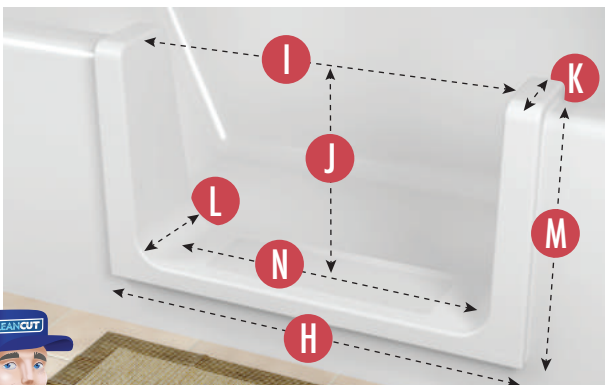

ACTUAL PRODUCT MEASUREMENTS:

- **H** **PRODUCT LENGTH:** 28 Inches
- **I** **OPENING LEFT TO RIGHT AT TOP:** 24.25 Inches
- **J** **PRODUCT OPENING TOP TO BOTTOM:** 13.75 Inches
- **K** **PRODUCT WIDTH AT TOP:** 7 Inches
- **L** **PRODUCT WIDTH AT BOTTOM:** 8.25 Inches
- **M** **PRODUCT HEIGHT:** 15.75 Inches
- **N** **OPENING LEFT TO RIGHT AT BOTTOM:** 20.75 Inches

Sizing & Install Videos can be viewed at www.cleancutbath.com/sizing-how-to