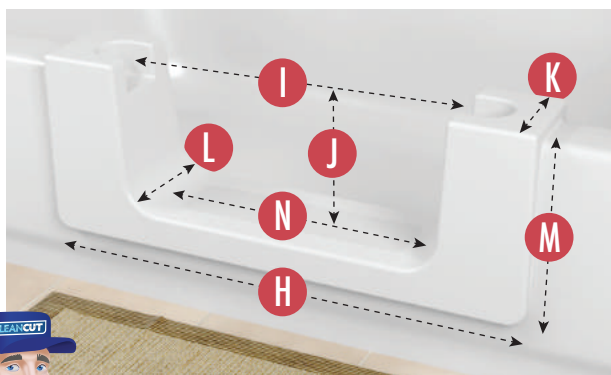

ACTUAL PRODUCT MEASUREMENTS: (PLUG INSERT NOT SHOWN)

- **H** **PRODUCT LENGTH:** 28.75 Inches
- **I** **OPENING LEFT TO RIGHT AT TOP:** 18.75 Inches
- **J** **PRODUCT OPENING TOP TO BOTTOM:** 8.5 Inches
- **K** **PRODUCT WIDTH AT TOP:** 7 Inches
- **L** **PRODUCT WIDTH AT BOTTOM:** 8 Inches
- **M** **PRODUCT HEIGHT:** 10.75 Inches
- **N** **OPENING LEFT TO RIGHT AT BOTTOM:** 15.5 Inches