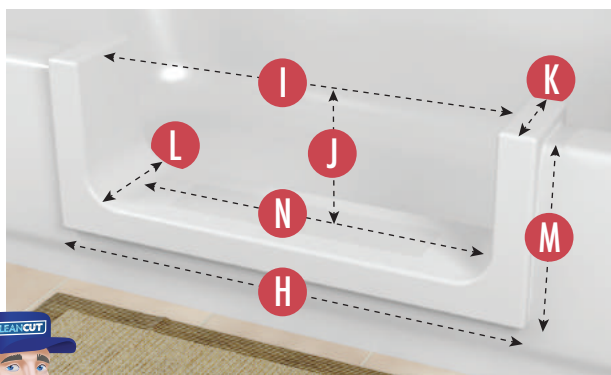

ACTUAL PRODUCT MEASUREMENTS:

- **H** **PRODUCT LENGTH:** 28 Inches
- **I** **OPENING LEFT TO RIGHT AT TOP:** 24 Inches
- **J** **PRODUCT OPENING TOP TO BOTTOM:** 8.5 Inches
- **K** **PRODUCT WIDTH AT TOP:** 7 Inches
- **L** **PRODUCT WIDTH AT BOTTOM:** 8.25 Inches
- **M** **PRODUCT HEIGHT:** 10.25 Inches
- **N** **OPENING LEFT TO RIGHT AT BOTTOM:** 20.75 Inches