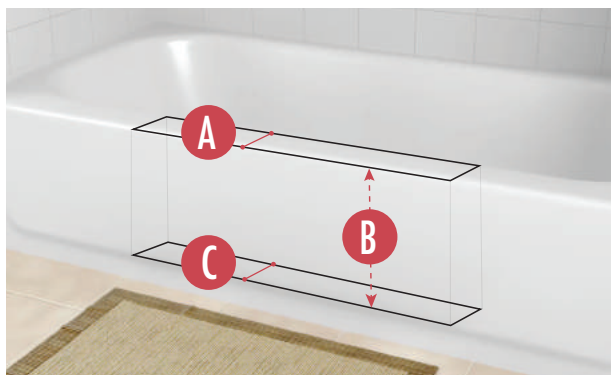

- **A** **MAX* TUB-WALL WIDTH AT TOP:** 6 Inches
- **B** **BOTTOM WIDTH MEASURE DEPTH:** 9.75 Inches
  Distance to measure down from top of tub to establish "Max Tub-Wall Width at Bottom"
- **C** **MAX* TUB-WALL WIDTH AT BOTTOM :** 7.25 Inches
  Note: Bottom tub width is typically wider than top width.

*If your tub exceeds these MAX size measurements, this product will not work with your tub.