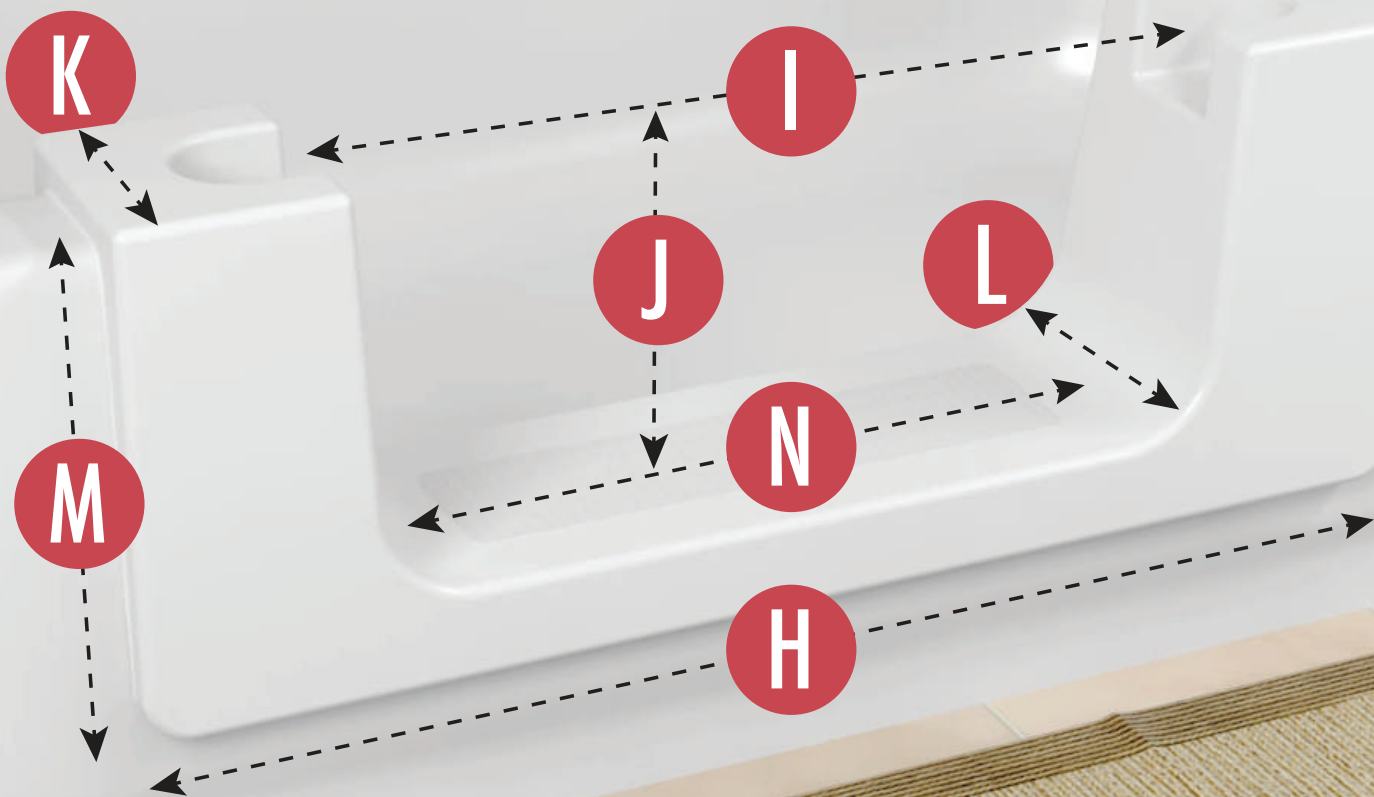

# CLEAN CUT

*The Step-In Tub Experts!*

© 2017 Safeway Safety Step, LLC DBA CleanCut. All rights reserved.

# SIZING GUIDES

FOR ALL PRODUCTS

# THE CLEANCUT STEP

- A** **MAX\* TUB-WALL WIDTH AT TOP:** 6 Inches
- B** **BOTTOM WIDTH MEASURE DEPTH:** 10.5 Inches  
*Distance to measure down from top of tub to establish "Max Tub-Wall Width at Bottom"*
- C** **MAX\* TUB-WALL WIDTH AT BOTTOM :** 7 Inches  
**Note:** Bottom tub width is typically wider than top width.