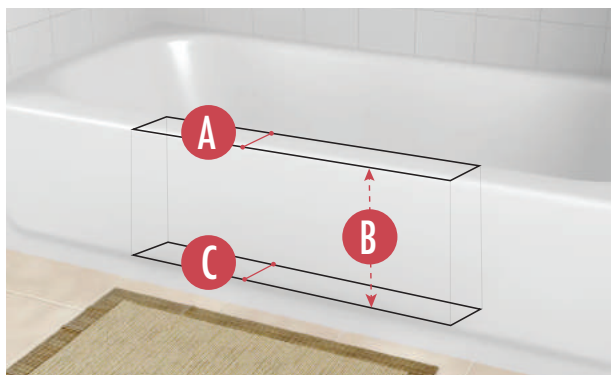

THE **CLEANCUT**

CONVERTIBLE

**SIZING &
MEASUREMENT GUIDE**

The Convertible is
available in one size.

TUB REQUIREMENTS:

- **A** **MAX* TUB-WALL WIDTH AT TOP:** 6 Inches
- **B** **BOTTOM WIDTH MEASURE DEPTH:** 10.5 Inches
  Distance to measure down from top of tub to establish "Max Tub-Wall Width at Bottom"
- **C** **MAX* TUB-WALL WIDTH AT BOTTOM :** 7 Inches
  Note: Bottom tub width is typically wider than top width.

*If your tub exceeds these MAX size measurements, this product will not work with your tub.