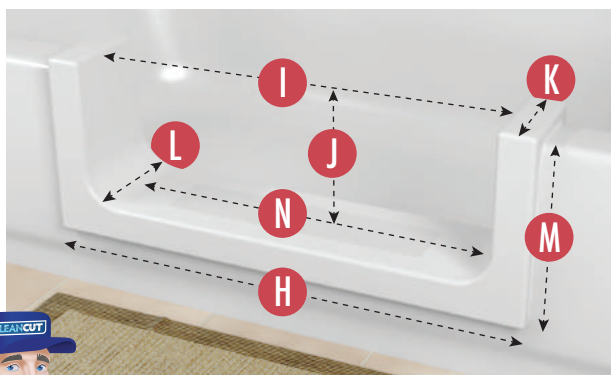

### TEMPLATE (CUT LINES) AND PRODUCT OVERLAP MEASUREMENTS:

- D** **TEMPLATE LENGTH:** 25.5 Inches
- E** **TEMPLATE HEIGHT:** 8.5 Inches

### AMOUNT PRODUCT OVERLAPS PAST CUT LINES:

- F** **LEFT AND RIGHT SIDE OVERLAP:** 1.25 Inches
- G** **BOTTOM OVERLAP:** 1.25 Inches

### ACTUAL PRODUCT MEASUREMENTS:

- H** **PRODUCT LENGTH:** 28 Inches
- I** **OPENING LEFT TO RIGHT AT TOP:** 24 Inches
- J** **PRODUCT OPENING TOP TO BOTTOM:** 8.5 Inches
- K** **PRODUCT WIDTH AT TOP:** 5 Inches
- L** **PRODUCT WIDTH AT BOTTOM:** 5.75 Inches
- M** **PRODUCT HEIGHT:** 10.25 Inches
- N** **OPENING LEFT TO RIGHT AT BOTTOM:** 20.75 Inches