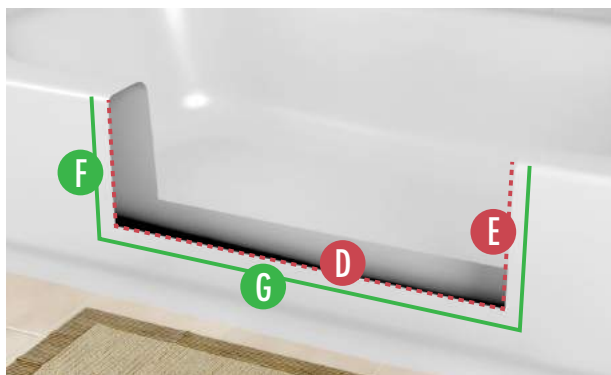

TEMPLATE (CUT LINES) AND PRODUCT OVERLAP MEASUREMENTS:

- **D** **TEMPLATE LENGTH:** 25.5 Inches
- **E** **TEMPLATE HEIGHT:** 8.5 Inches

AMOUNT PRODUCT OVERLAPS PAST CUT LINES:

- **F** **LEFT AND RIGHT SIDE OVERLAP:** 1.25 Inches
- **G** **BOTTOM OVERLAP:** 1.25 Inches