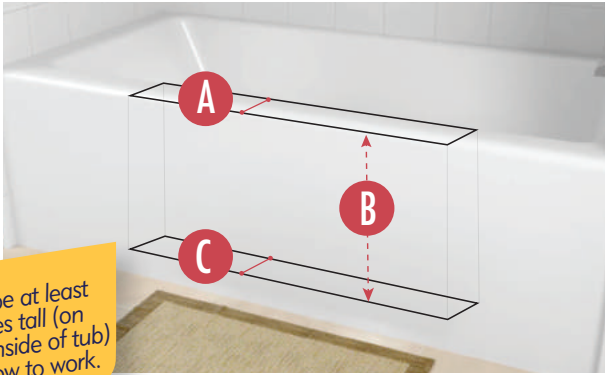

### ACTUAL PRODUCT MEASUREMENTS:

- H** **PRODUCT LENGTH:** 28 Inches
- I** **OPENING LEFT TO RIGHT AT TOP:** 24 Inches
- J** **PRODUCT OPENING TOP TO BOTTOM:** 8.5 Inches
- K** **PRODUCT WIDTH AT TOP:** 7 Inches
- L** **PRODUCT WIDTH AT BOTTOM:** 8.25 Inches
- M** **PRODUCT HEIGHT:** 10.25 Inches
- N** **OPENING LEFT TO RIGHT AT BOTTOM:** 20.75 Inches

Sizing & Install Videos can be viewed at [www.cleancutbath.com/sizing-how-to](http://www.cleancutbath.com/sizing-how-to)

THE **CLEANCUT****ULTRA-LOW****SIZING &  
MEASUREMENT GUIDE**

The Ultra-Low is designed to fit high-profile tubs. If the tub is less than 14.75 inches tall on the outside & inside of tub, please take a look at the Step sizing guides.

**TUB REQUIREMENTS:**

\*Tub must be at least 14.75 inches tall (on outside & inside of tub) for Ultra-Low to work.

- A** **MAX\* TUB-WALL WIDTH AT TOP:** 6 Inches
- B** **BOTTOM WIDTH MEASURE DEPTH:** 14.75 Inches  
*Distance to measure down from top of tub on inside to establish "Max Tub-Wall Width at Bottom"*
- C** **MAX\* TUB-WALL WIDTH AT BOTTOM :** 7.25 Inches  
**Note:** Bottom tub width is typically wider than top width.